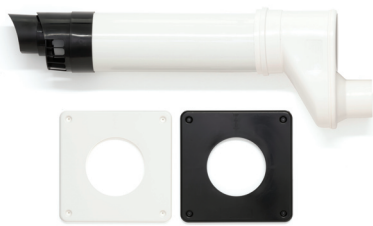

45° Bend (60/100mm) x1 **084661**

Weather Slate (Flat Roof) **087372**

Weather Slate (Pitched Roof) **087910**

Outside Sensor **203207**

Pipe/Valve Cover HRE **093217**

Pipe/Valve Cover HRE 36/40 & SB40 **092677**

Twin  
Flues & Accessories

Extensions (white)

80mm x 250mm **453973**

80mm x 500mm **453975**

80mm x 1000mm **453977**

80mm x 2000mm **453979**

(including brackets)

Horizontal Wall Terminal 80/125 **076355**

Air Terminal 80 PP **082856**

Vertical Roof Terminal 80/125  
**086883**

Boiler Adapter 80/125  
**090767**

80 PP Wall Bracket  
**452203**

90° Bend x2 (including brackets)  
**453992**

45° Bend x2 (including brackets)  
**453990**