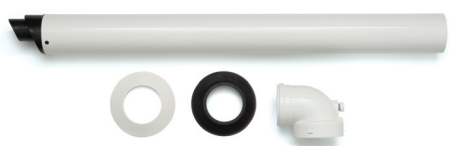

Flues & Accessories

0.6m Flue (600mm) **082980**
1m Flue (1000mm) **082969**
2m Flue (2000mm) **082986**