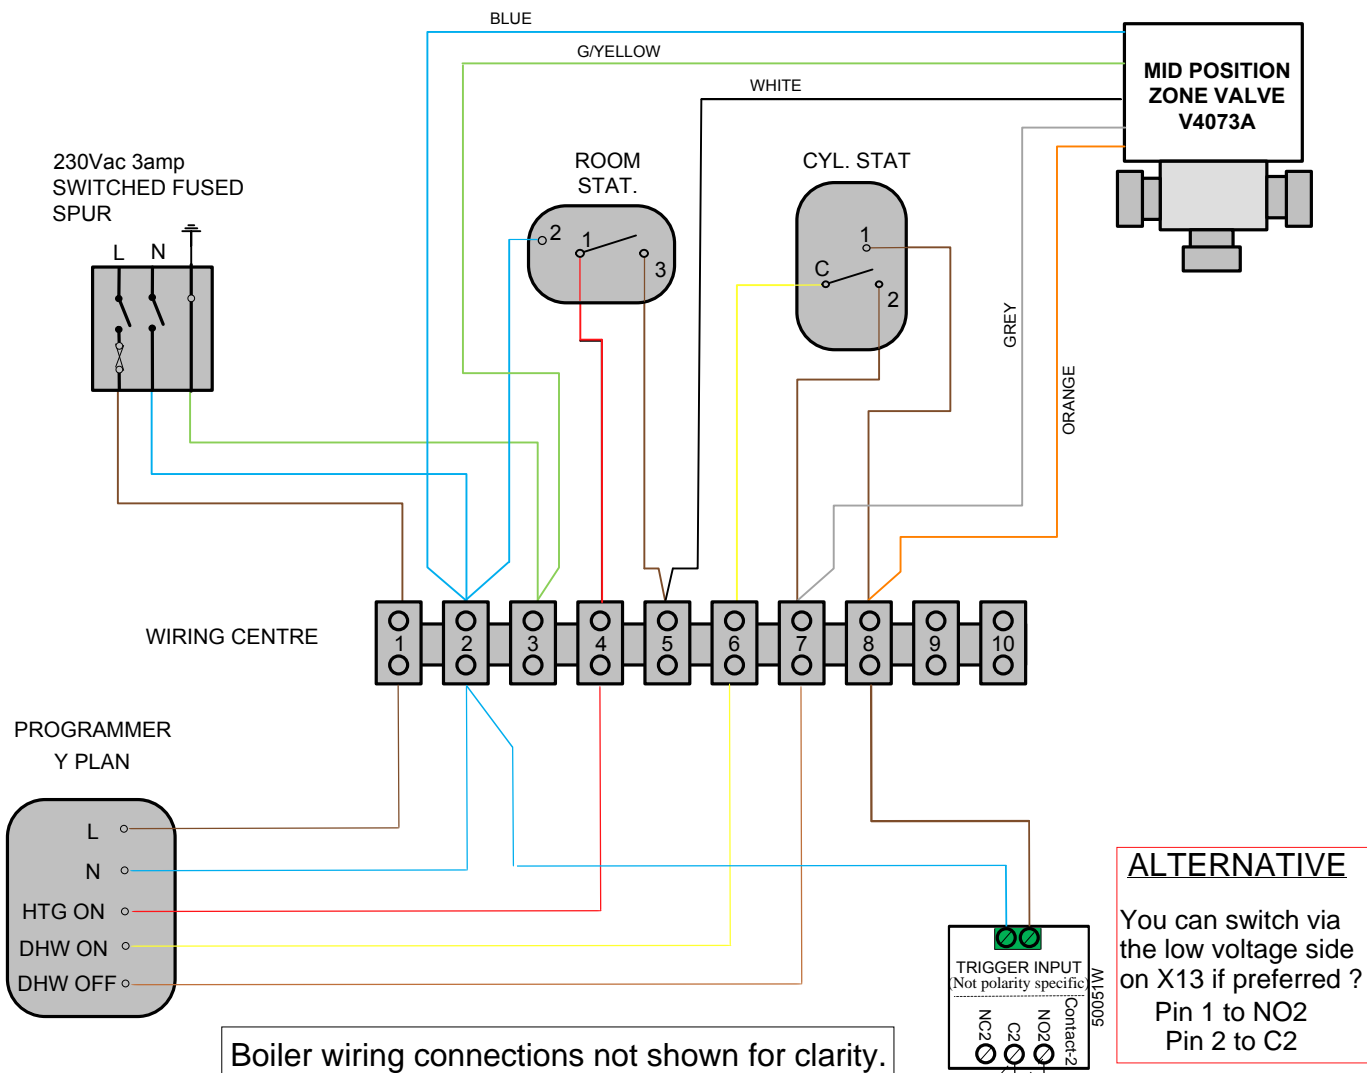

X-RANGE 'Y' PLAN WIRING DIAGRAM
USING THE EXTERNAL RELAY OPTION.

Boiler wiring connections not shown for clarity.