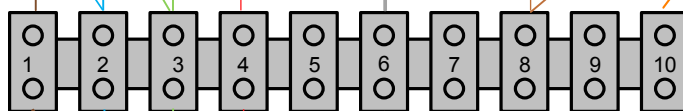

X-RANGE ICX UNDERFLOOR OPTION WIRING DIAGRAM (For combi boiler installations)

230Vac 3amp
SWITCHED
FUSED SPUR

EARTH
NEUTRAL
LIVE

WIRING CENTRE

HOT WATER
TIMER

Orange & Grey
wires from underfloor
Zone are not required
Isolate and make safe.

DIGITAL TYPE 2 WIRE
ROOM THERMOSTAT

Parameter 081
must adjusted to
value '1'

ZONE VALVE
FLOW TO
UNDER FLOOR
V4043B
(NORMALLY OPEN)

Switched Live from
underfloor heating
controls to X3 Pin 2